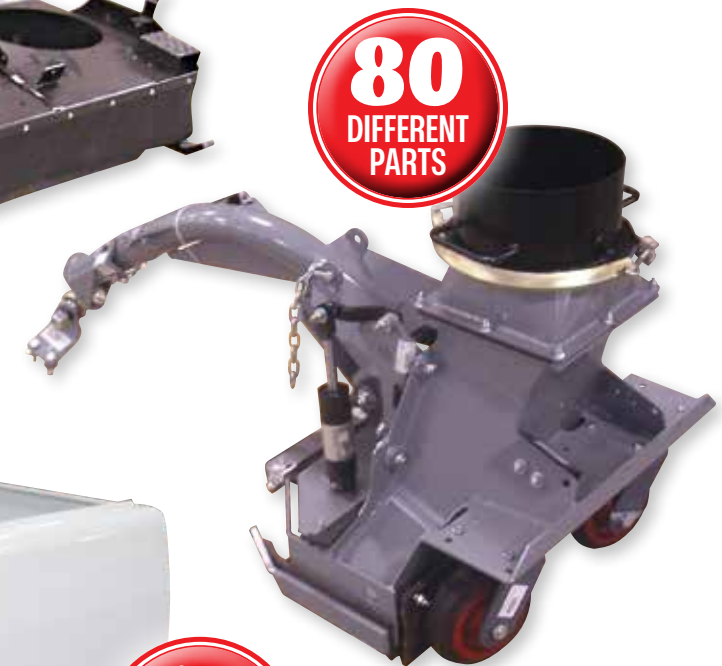

Suction Nozzle
for Elgin Whirlwind